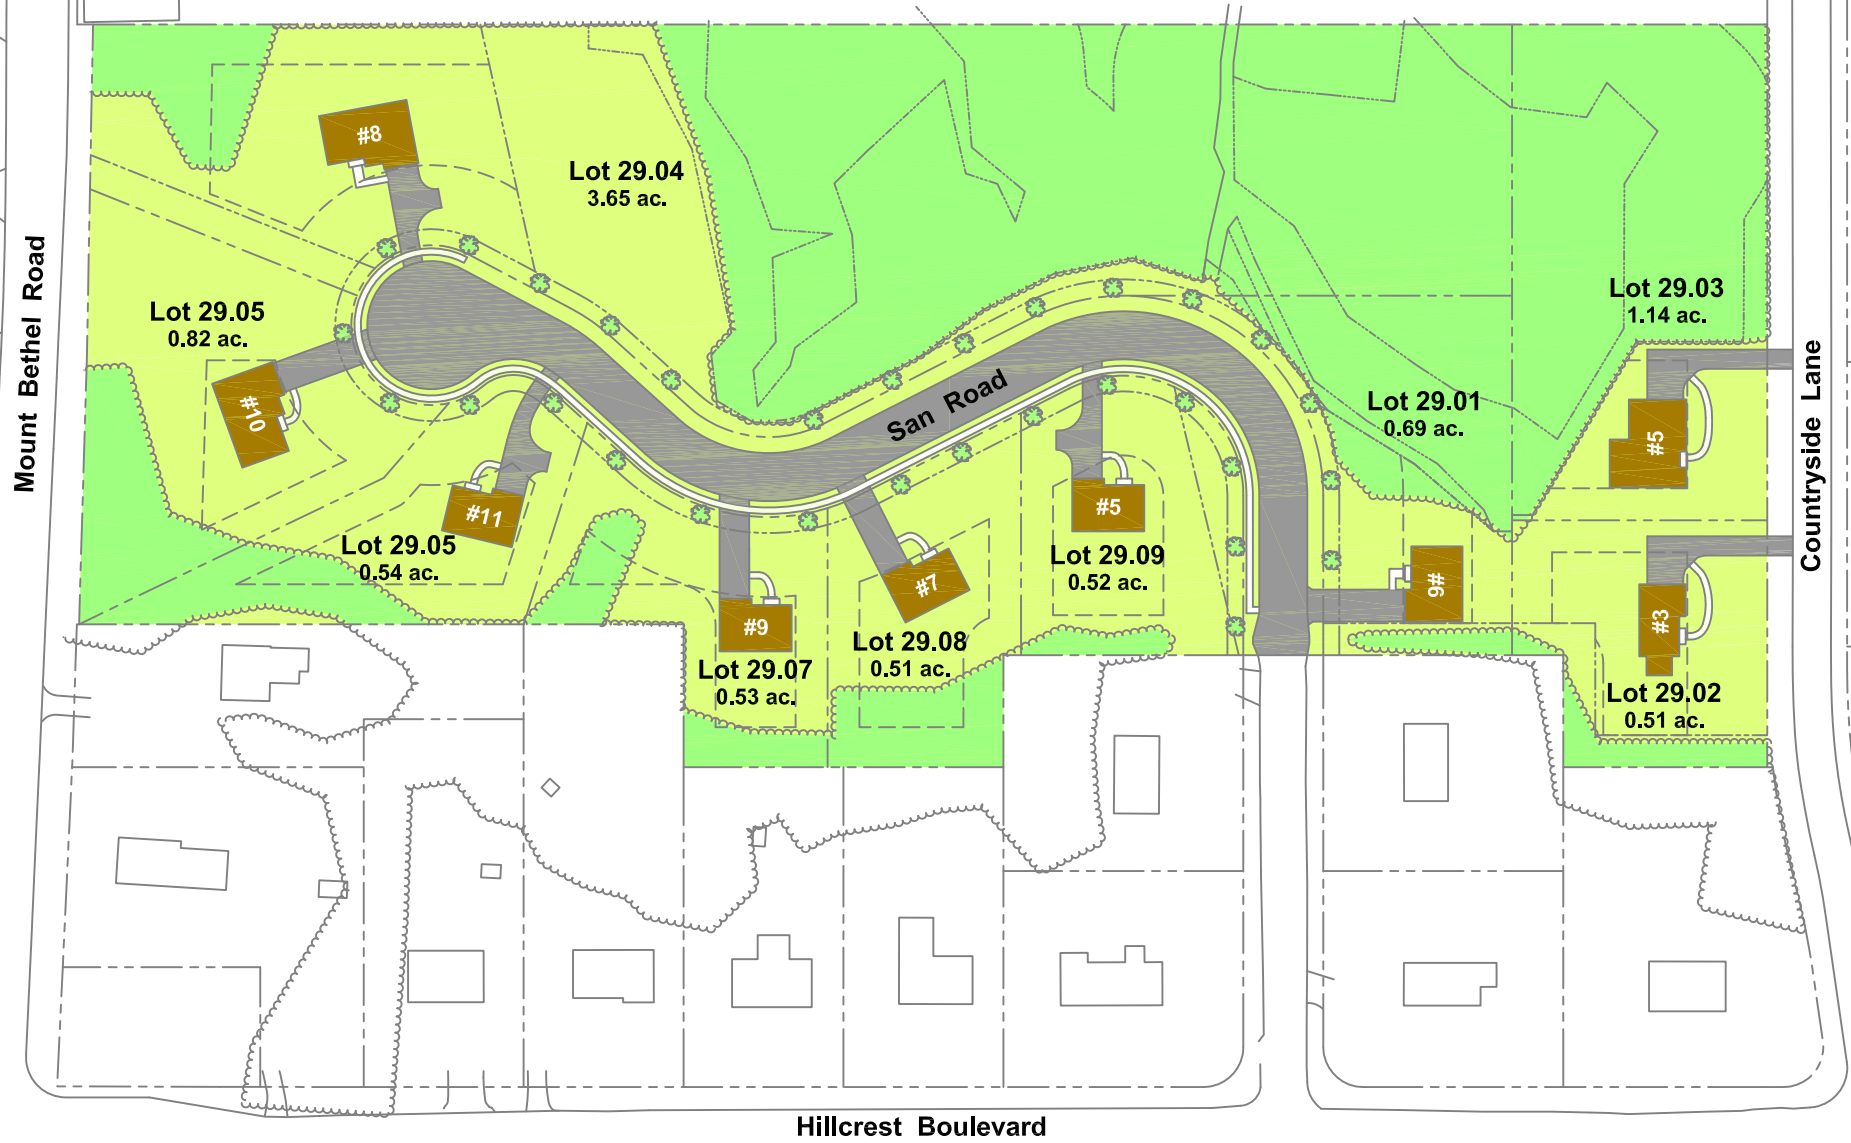

The Hollows at Warren

Mount Bethel Road

Countryside Lane

Hillcrest Boulevard

Lot 29.04
3.65 ac.

Lot 29.05
0.82 ac.

Lot 29.03
1.14 ac.

Lot 29.01
0.69 ac.

Lot 29.05
0.54 ac.

Lot 29.09
0.52 ac.

Lot 29.07
0.53 ac.

Lot 29.08
0.51 ac.

Lot 29.02
0.51 ac.

#8

#10

#11

#9

#7

#5

#9

#5

#3